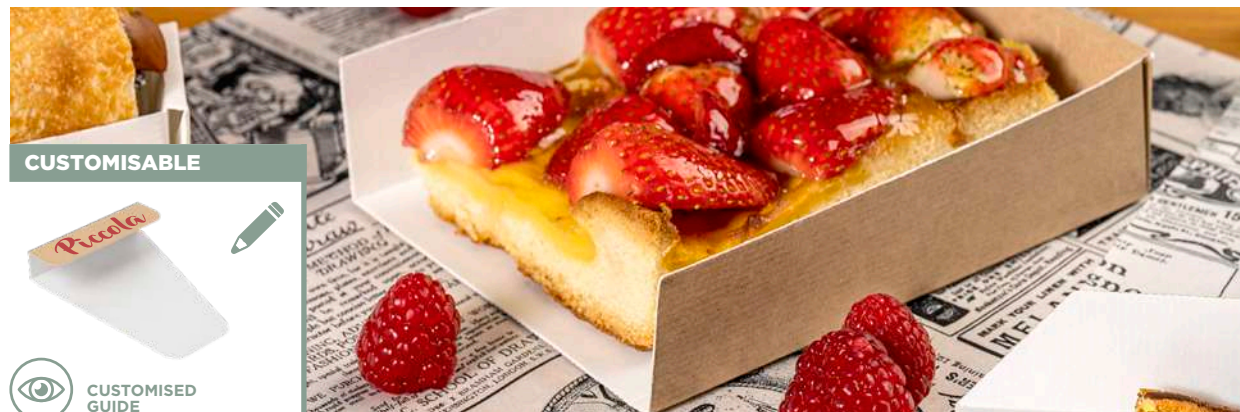

CUSTOMISABLE

CUSTOMISED
GUIDE

Prices
Preise
Prijs