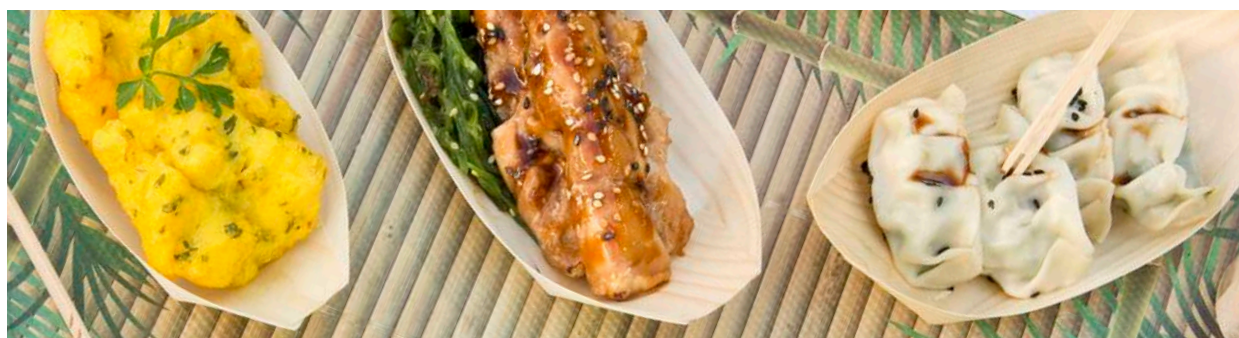

**183.04**  
25 x 11 x 2,5 cm  
PACK: 50 U  
CARTON / MINIM: 2.000 U

Prices  
Preise  
Prijs

WOOD HOLZ HOUT

FEEL GREEN