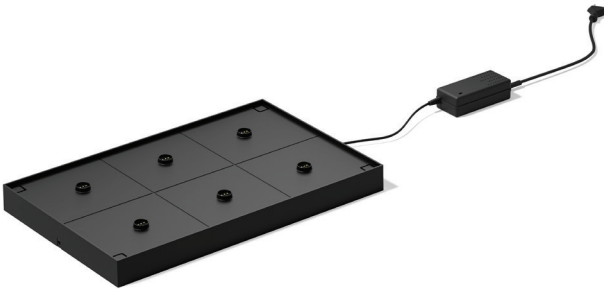

✓ Fireproof

✓ Cost-Effective

✓ Environmentally friendly

✓ Dimmable

✓ Ease of Use

QOOZII

MULTIPLE CHARGING BASE

With our multiple charging base, charging your lamps has never been easier. This advanced technology enables simultaneous charging of multiple lamps, transforming a time-consuming task into a quick and efficient process.

Each shelf charges six table lamps and can be stacked up to three levels, allowing up to 18 lamps to be charged in a compact, space-saving setup.

BALI 50 / 30

BALI blends modern design with timeless warmth, casting a gentle, inviting glow that beautifully enhances garden paths and creates a cozy ambiance in indoor spaces.