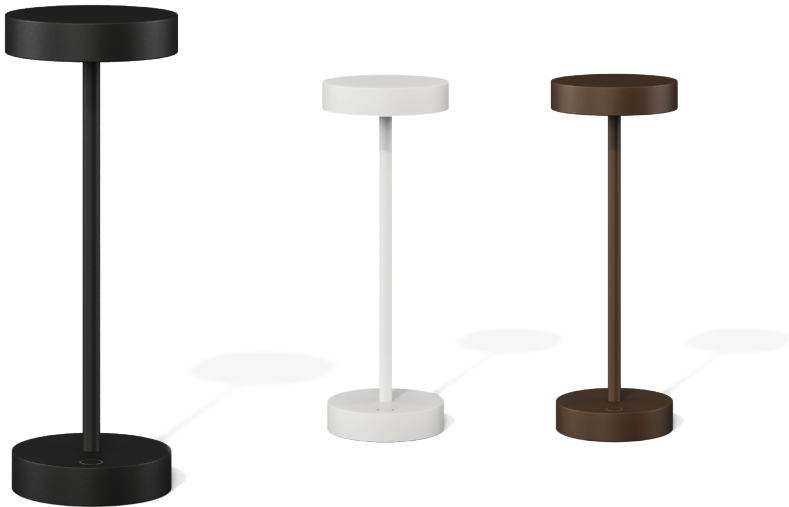

IBIZA

IBIZA merges bold design with versatile functionality, making it the perfect companion for alfresco evenings under the stars or as a striking accent that elevates contemporary interiors.

DIMENSIONS

H 323 mm x Ø 120 mm

AVAILABLE COLOURS

● Black   ● White   ● Corten

TECHNICAL INFORMATION

LEDS: CRI≥80 / 2.2W / DC3.7V / 190lm

Switch: Touch ON/OFF / Dimmable 5%-100% / Colour temperature 2700K & 3000K

Battery: Li-ion Battery / Charging times≤7h / Working time: 12h - 100+ hours

Adapter: Charging base included

Others: Safety ClassIII / IP54