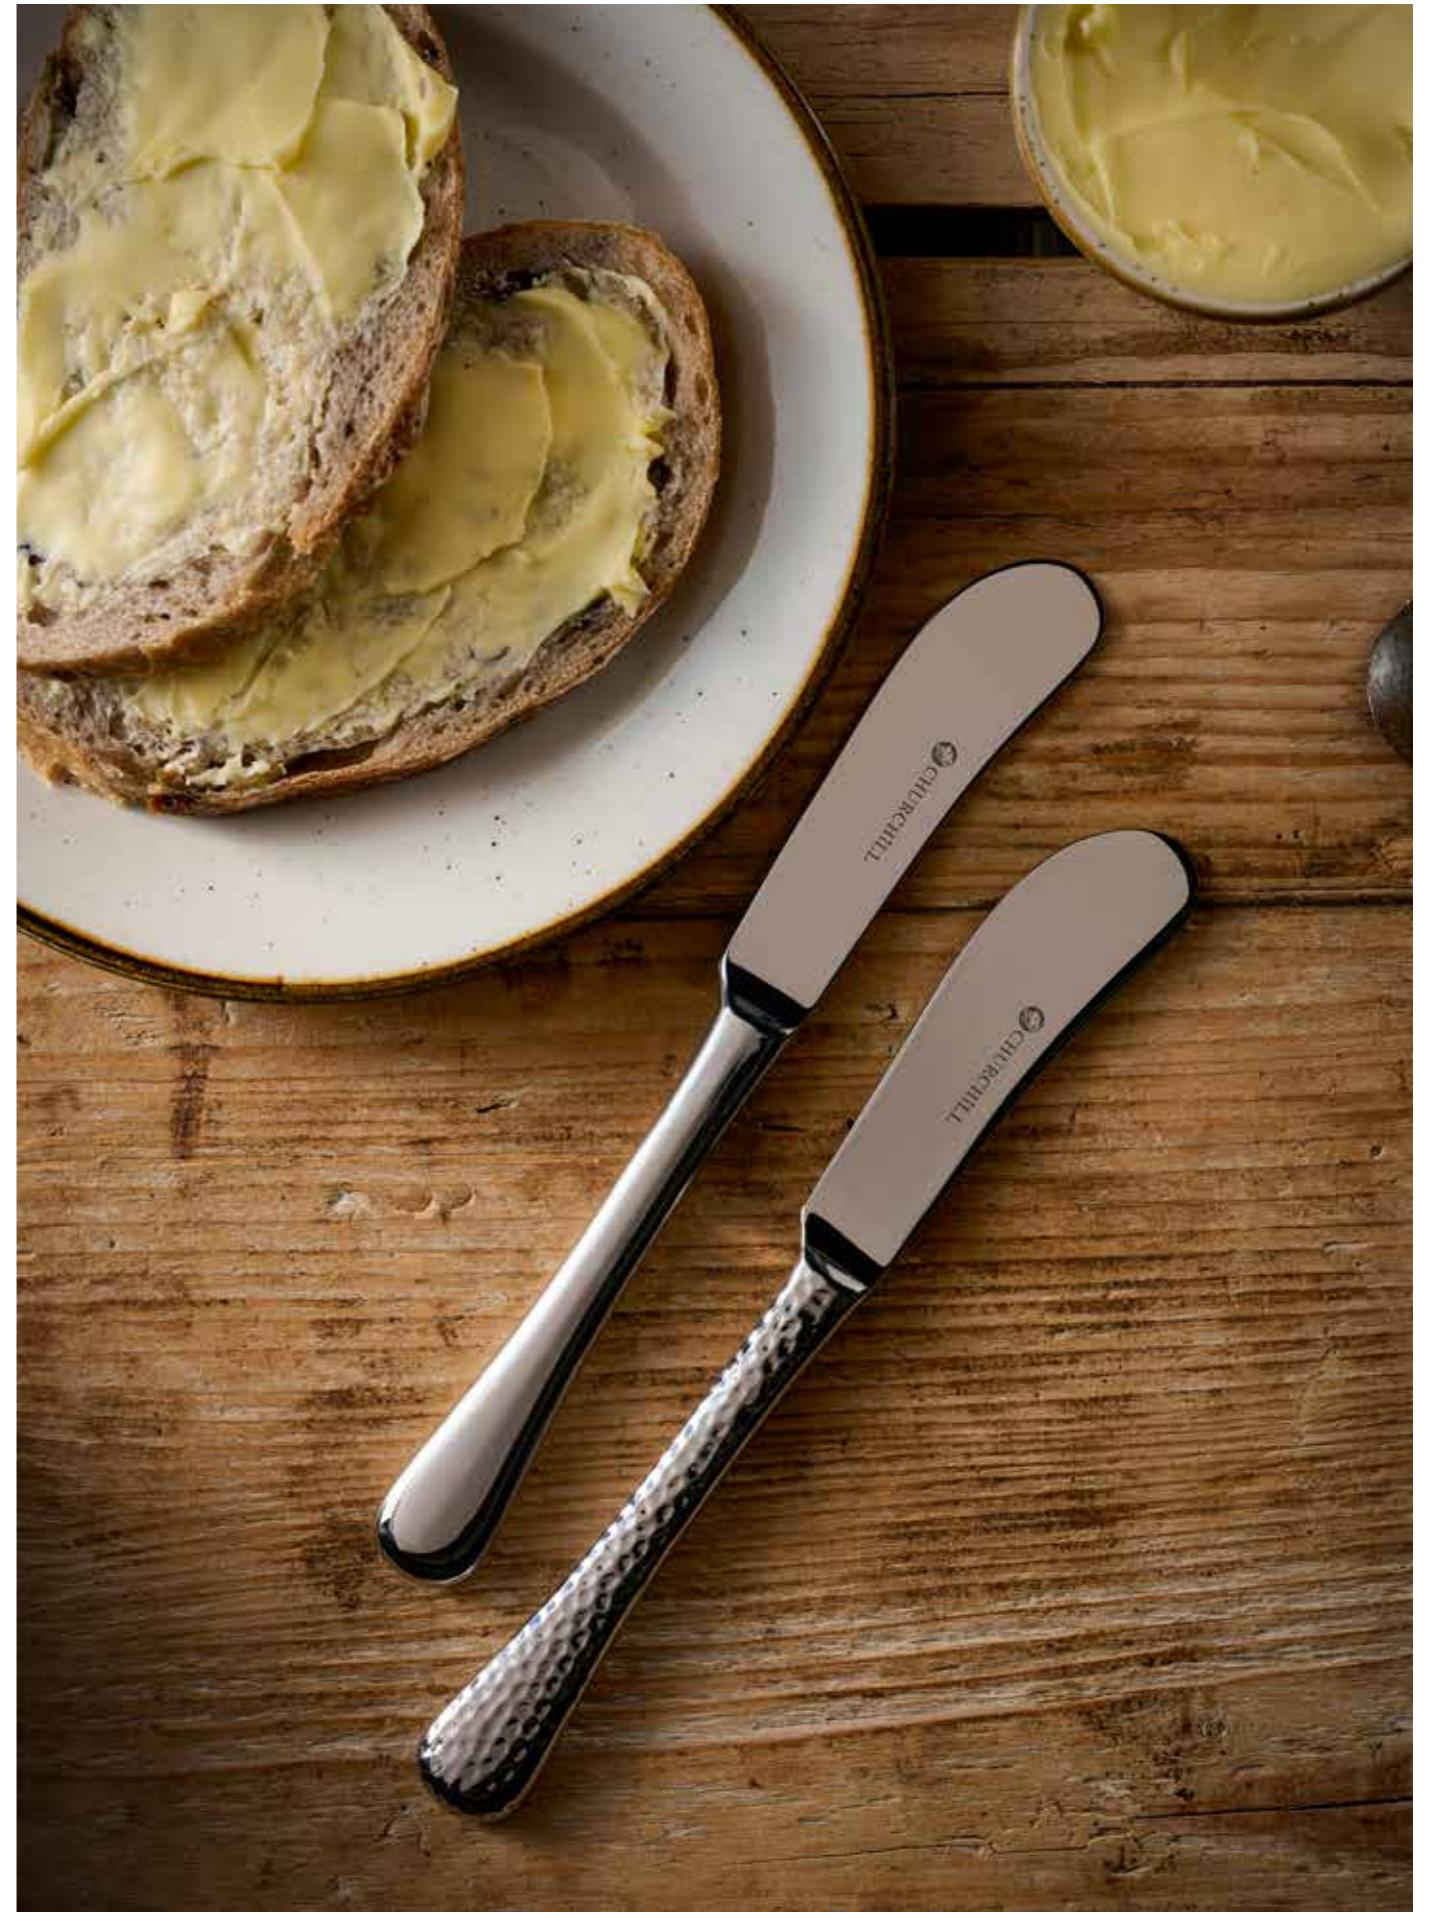

Tanner, Isla & Raku

NEW ADDITIONS

5 New Items 18/10 Stainless Steel

- Tanner Butter Knife
  TA BUKN1
  17.8cm 7.5mm
  CTN QTY 12
  €5.37
- Tanner Latte Spoon
  TA LASP1
  19cm 2.8mm
  CTN QTY 12
  €4.36
- Isla Butter Knife
  IS BUKN1
  17.8cm 7.5mm
  CTN QTY 12
  €5.91
- Isla Latte Spoon
  IS LASP1
  19cm 2.8mm
  CTN QTY 12
  €4.80
- Raku Butter Knife
  RA BUKN1
  18.7cm 7.5mm+
  CTN QTY 12
  €6.15