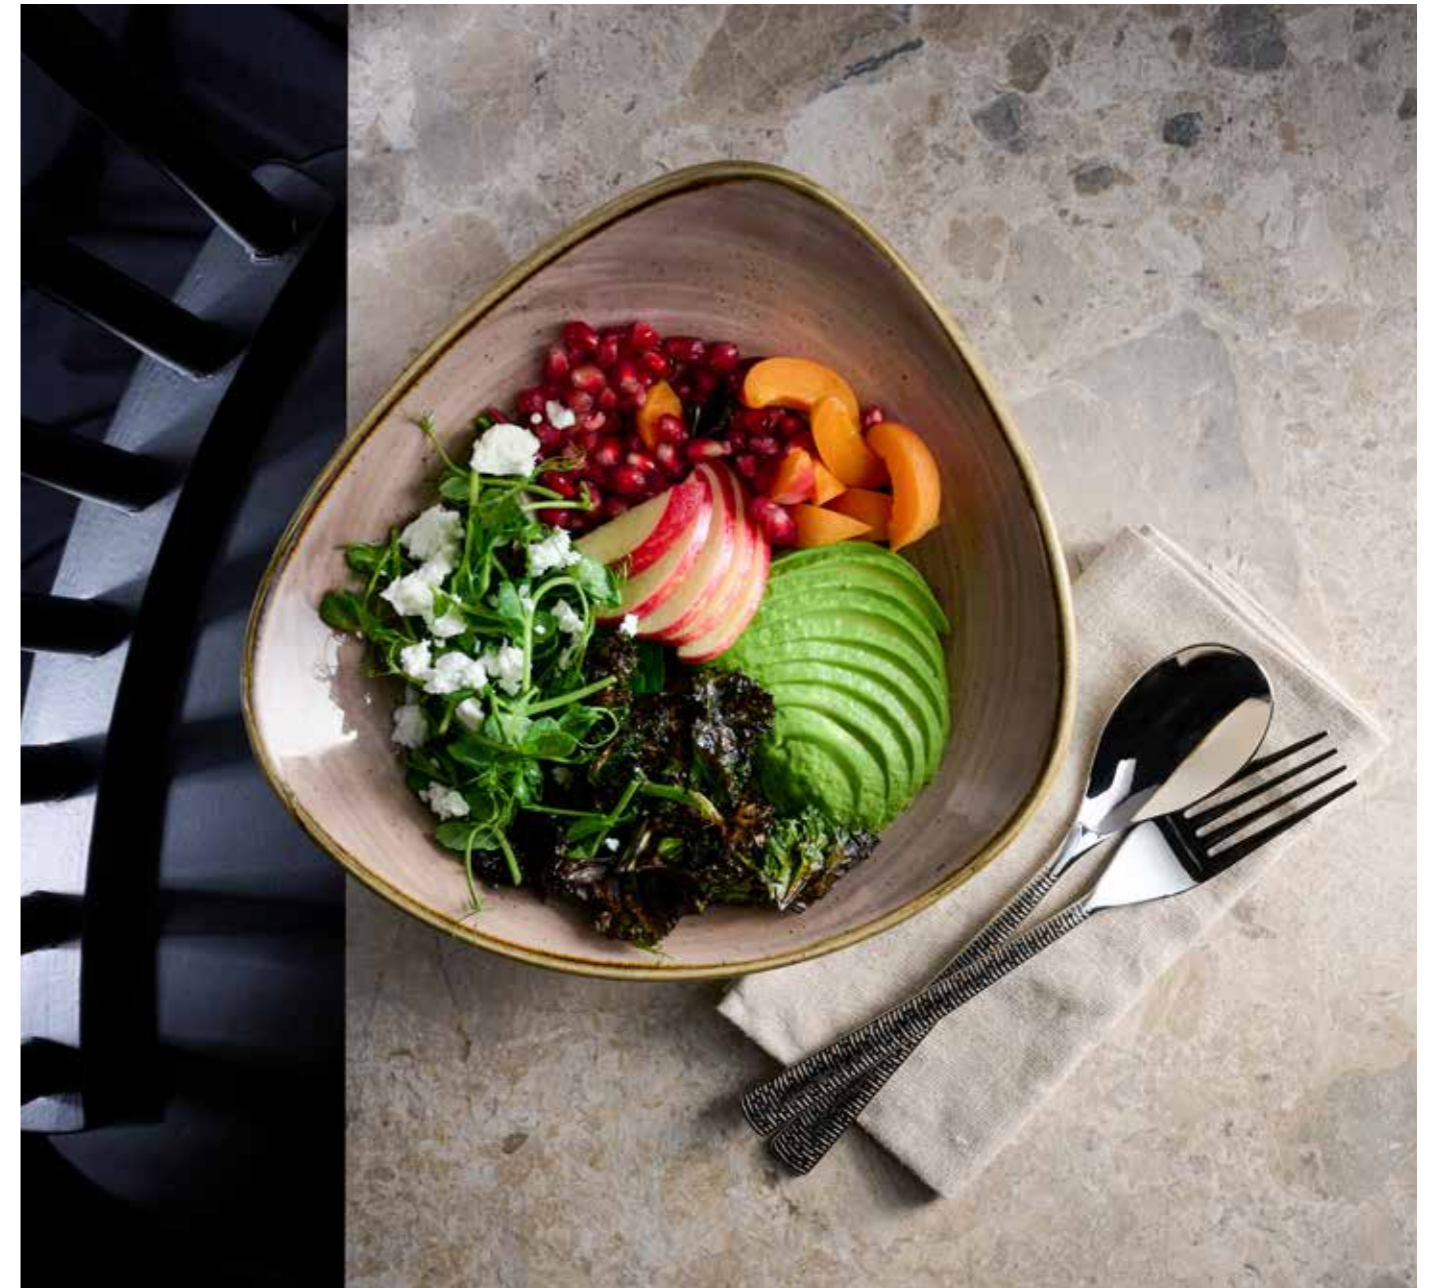

Stonecast

NEW COLOUR

Truffle Code: STUS 14 New Items Each Piece is Unique Hand Decorated