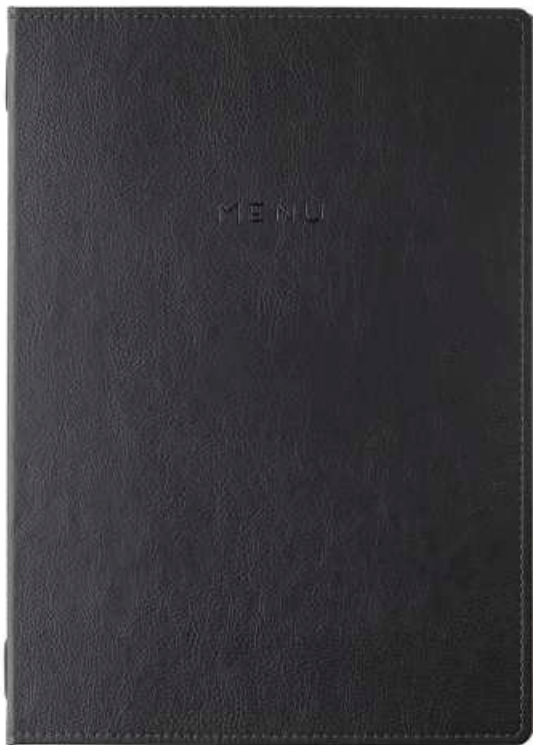

DAG MADE IN ITALY logo hot-stamped in bas-relief in both the standard and custom versions, positioned on the back of the central cover at the bottom.

colours

washable
with stain resistant treatment
DAG logo
at the bottom on the back