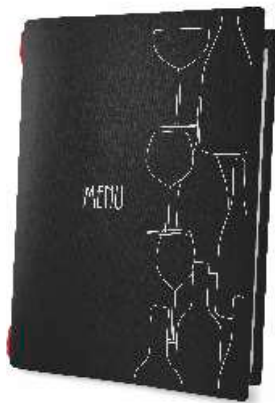

CUSTOM GLASS