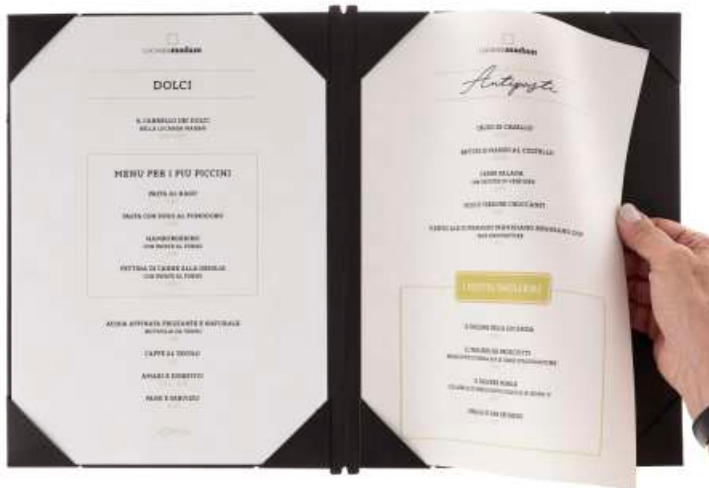

One pack contains
6 A4 size **FRAME INSERTS**
for 24 sides

€ 45,51
code INA47K

PLACEMATS

sanitisable

stain resistant

that extra touch.....

PROFESSIONAL PLACEMATS TO ADORN THE TABLES OF THE RESTAURANT

DAG Style professional placemats have been designed considering the size of the tables most frequently used in catering. Each item is subjected to strict mechanical resistance tests for intense and continuous use. The materials used are certified, easy to clean and sanitise.