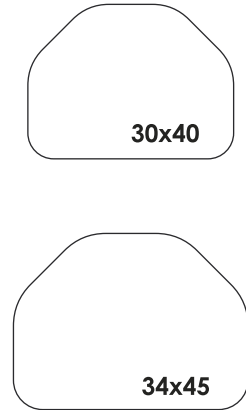

RECTANGULAR PLACEMATS

DAG Style finds solutions to technical and aesthetic needs, helping to set the table, creating relaxing atmospheres and stimulating expectations. All table accessories designed by DAG Style are made with eco-sustainable, washable and sanitisable materials, which are not sensitive to moisture or sunlight.

TETRIS PLACEMATS

The Tetris placemat has been specially designed to optimise space on the tables. Produced in two sizes, it is perfect for the size of the tables most frequently used in catering.