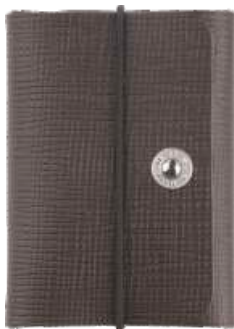

col. BROWN
code F3HOMZ

Holiday L

closed
measurements
cm 7.5x10

CHEF line

€ 11,17

col. BROWN
code F3HOLZ

customisable
with hotel logo

CHEF line