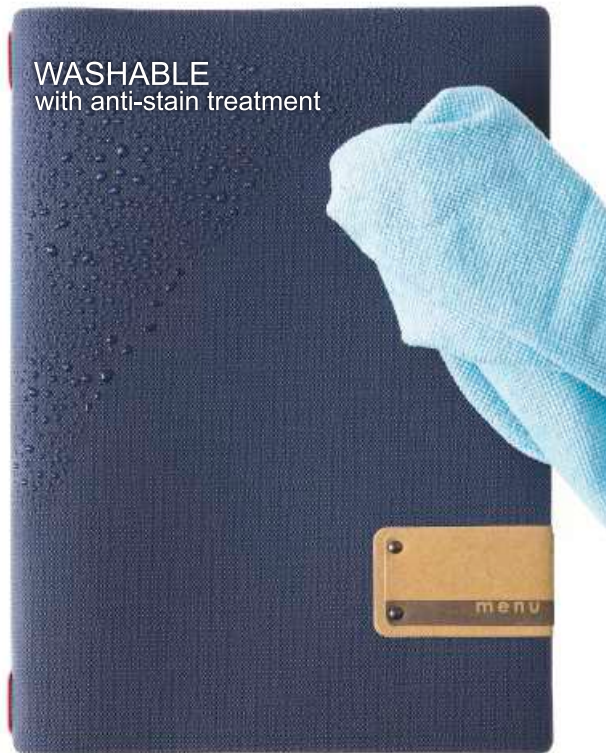

This line of Made in Italy PVC menu holders, printed with a JUTE effect finish and with antibacterial certification, brings to the table an innovative menu with exceptional resistance characteristics. DAG Style offers an assortment of "fashion" colours to combine, for an eclectic table designed by thinking outside the box.

- Suitable for very intense use.
- Flexible cover, medium weight, JUTE effect texture.

TECHNICAL FEATURES (from 0 to 100)

Washability	90 (antibacterial treatment, washable with water and neutral soap).
Stain resistance	85 (medium-high resistance to stains).
Mechanical strength	95 (particularly resistant to wear and tear).
Light resistance	90 (medium-high resistance to sunlight) (medium for jeans color).
Sustainability	50 (cover and envelopes recyclable).

ANTIBACTERIAL CERTIFICATION

The term "ANTIBACTERIAL" refers to the particular treatment to which the material has been subjected. Following microbiological analyses against the main pathogens of the food sector, no bacterial/fungal growth was detected on the treated material, unlike UNTREATED articles. The results obtained certify our article as a "coating material with antimicrobial action".

As these are products with handcrafted finishes, any subtle differences in the product will not be considered production defects, but a guarantee of the authenticity and uniqueness of the product itself.

Free label customisation when you order over 18 pieces