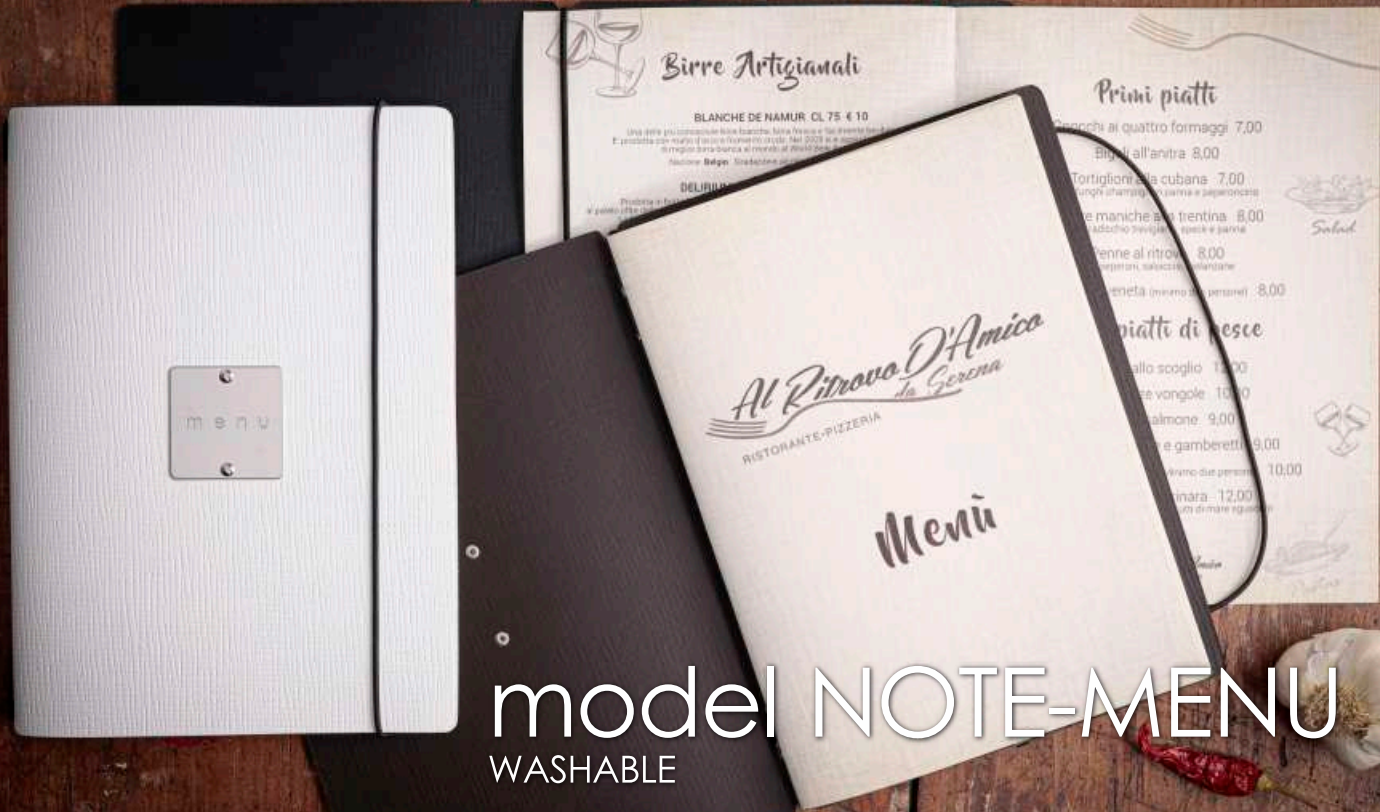

As these are products with handcrafted finishes, any subtle differences in the product will not be considered production defects, but a guarantee of the authenticity and uniqueness of the product itself.

model NOTE-MENU

WASHABLE

sanitizable

stain resistant