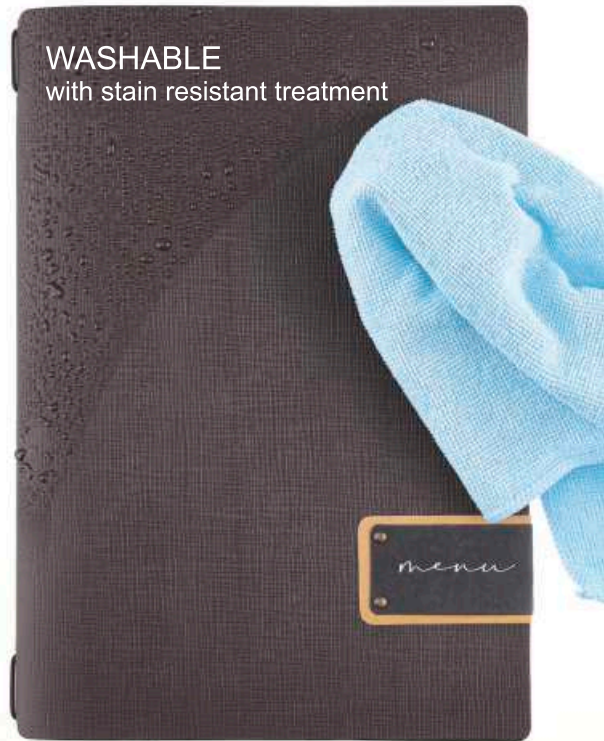

TECHNICAL FEATURES (from 0 to 100)

- Suitable for very intense use.
- Flexible cover, low weight, embossed texture.

Washability	99 (washable with water and neutral soap).
Anti stain	95 (anti stain treatment).
Mechanical resistance	90 (wear and tear resistant, not cut).
Light resistance	99 (color resistant to sunlight).
Sustainability	97 (cover made from 100% eco-friendly material).

GENUINE REGENERATED LEATHER WITH STAIN RESISTANT TREATMENT

REGENERATED leather consists of natural raw materials: 65% from real leather waste tanned with plant-based substances, 18% from natural latex, 10% from water, 5% from natural fats and 2% from natural dyeing agents.

As these are products with handcrafted finishes, any subtle differences in the product will not be considered production defects, but a guarantee of the authenticity and uniqueness of the product itself.

WASHABLE
with stain resistant treatment

Free label customisation when you order over 18 pieces