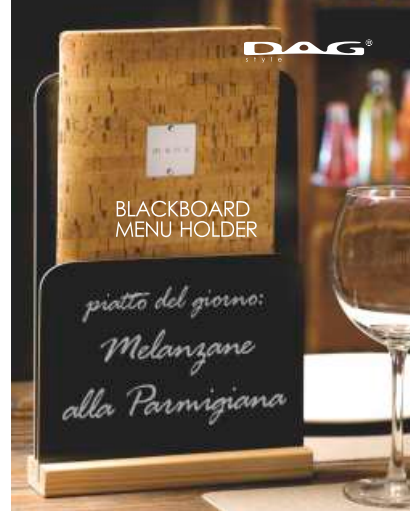

MODIGLIANI

table blackboards

Natural pine wood base and painted MDF blackboard, ideal for highlighting menu suggestions or as a table sign.

f.to (cm)	CODE	PRICE
5,5 x 6,5	D4SU00	€ 10,95
8 x 15	D4SU01	€ 15,89
21 x 29	D4MDA4	€ 19,34
15 x 21	D4MDA5	€ 13,42
DOUBLE	D4MD00	€ 22,33