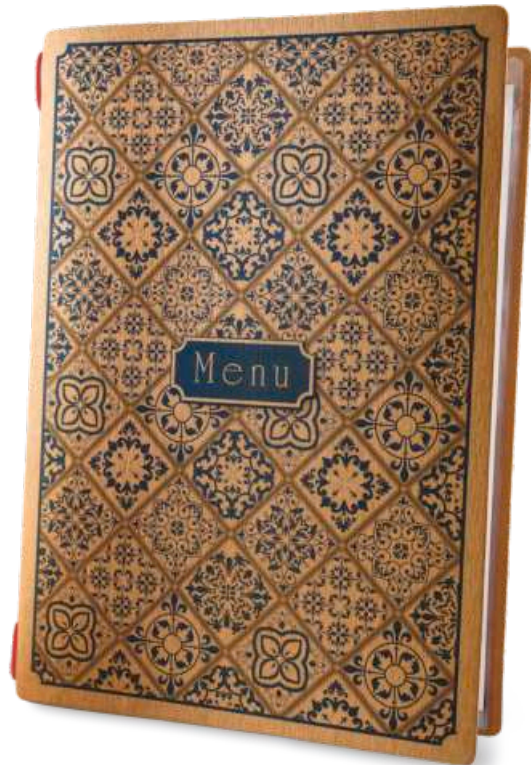

LIKE JEANS LABELS

DAG Style reinvents the material used for jeans labels in the "CUSTOM" eco-menu collection. The cellulose fibre used for the cover is easily washable and has high resistance characteristics for an ecological, fashionable and lightweight menu holder.

The design, which is optimised for the most common paper sizes, and the simplicity of adding or replacing the internal sleeves, allows you to have a functional menu holder that respects the environment.

As these are products with handcrafted finishes, any subtle differences in the product will not be considered production defects, but a guarantee of the authenticity and uniqueness of the product itself.

- Suitable for low-intensity use.
- Flexible cover, low weight, material texture.

TECHNICAL FEATURES *(from 0 to 100)*

Washability	79 (washable with water and neutral soap).
Anti stain	20 (low resistance to stains).
Mechanical resistance	50 (resistant to tear, not to cut).
Resistance to light	80 (medium resistance to sun light).
Sustainability	98 (cover made with 100% eco-friendly materials, envelopes recyclable).

CELLULOSE FIBRE

It consists of a mixture of raw materials derived from secondary production processes of the paper industry (virgin cellulose, secondary fibres, synthetic and natural latex). All the virgin cellulose used comes from companies with FSC (Forest Stewardship Council) certification.

Free customisation when you order over 18 pieces