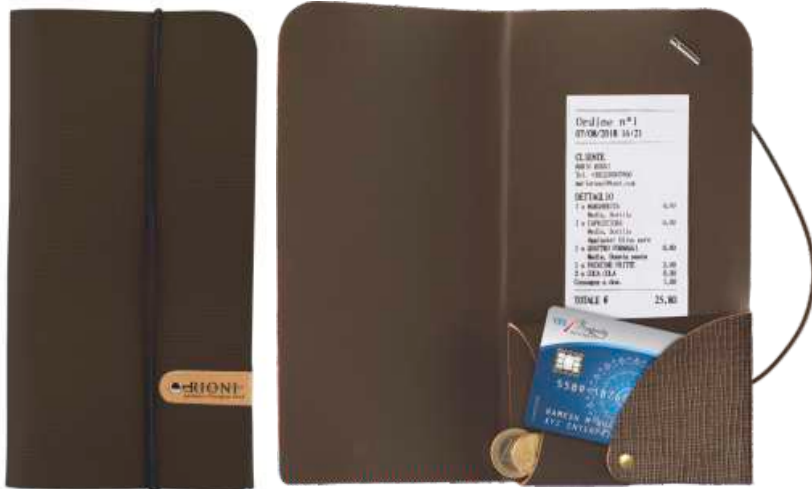

sanitisable

stain resistant

CUSTOMISABLE

WALLET BESTSELLER

bill holder

A box with a more classic shape, but with innovative functionality. Suitable for handing over the bill and withdrawing money in the form of banknotes, coins and credit cards. Elastic closure. Possible customisation on the cover.