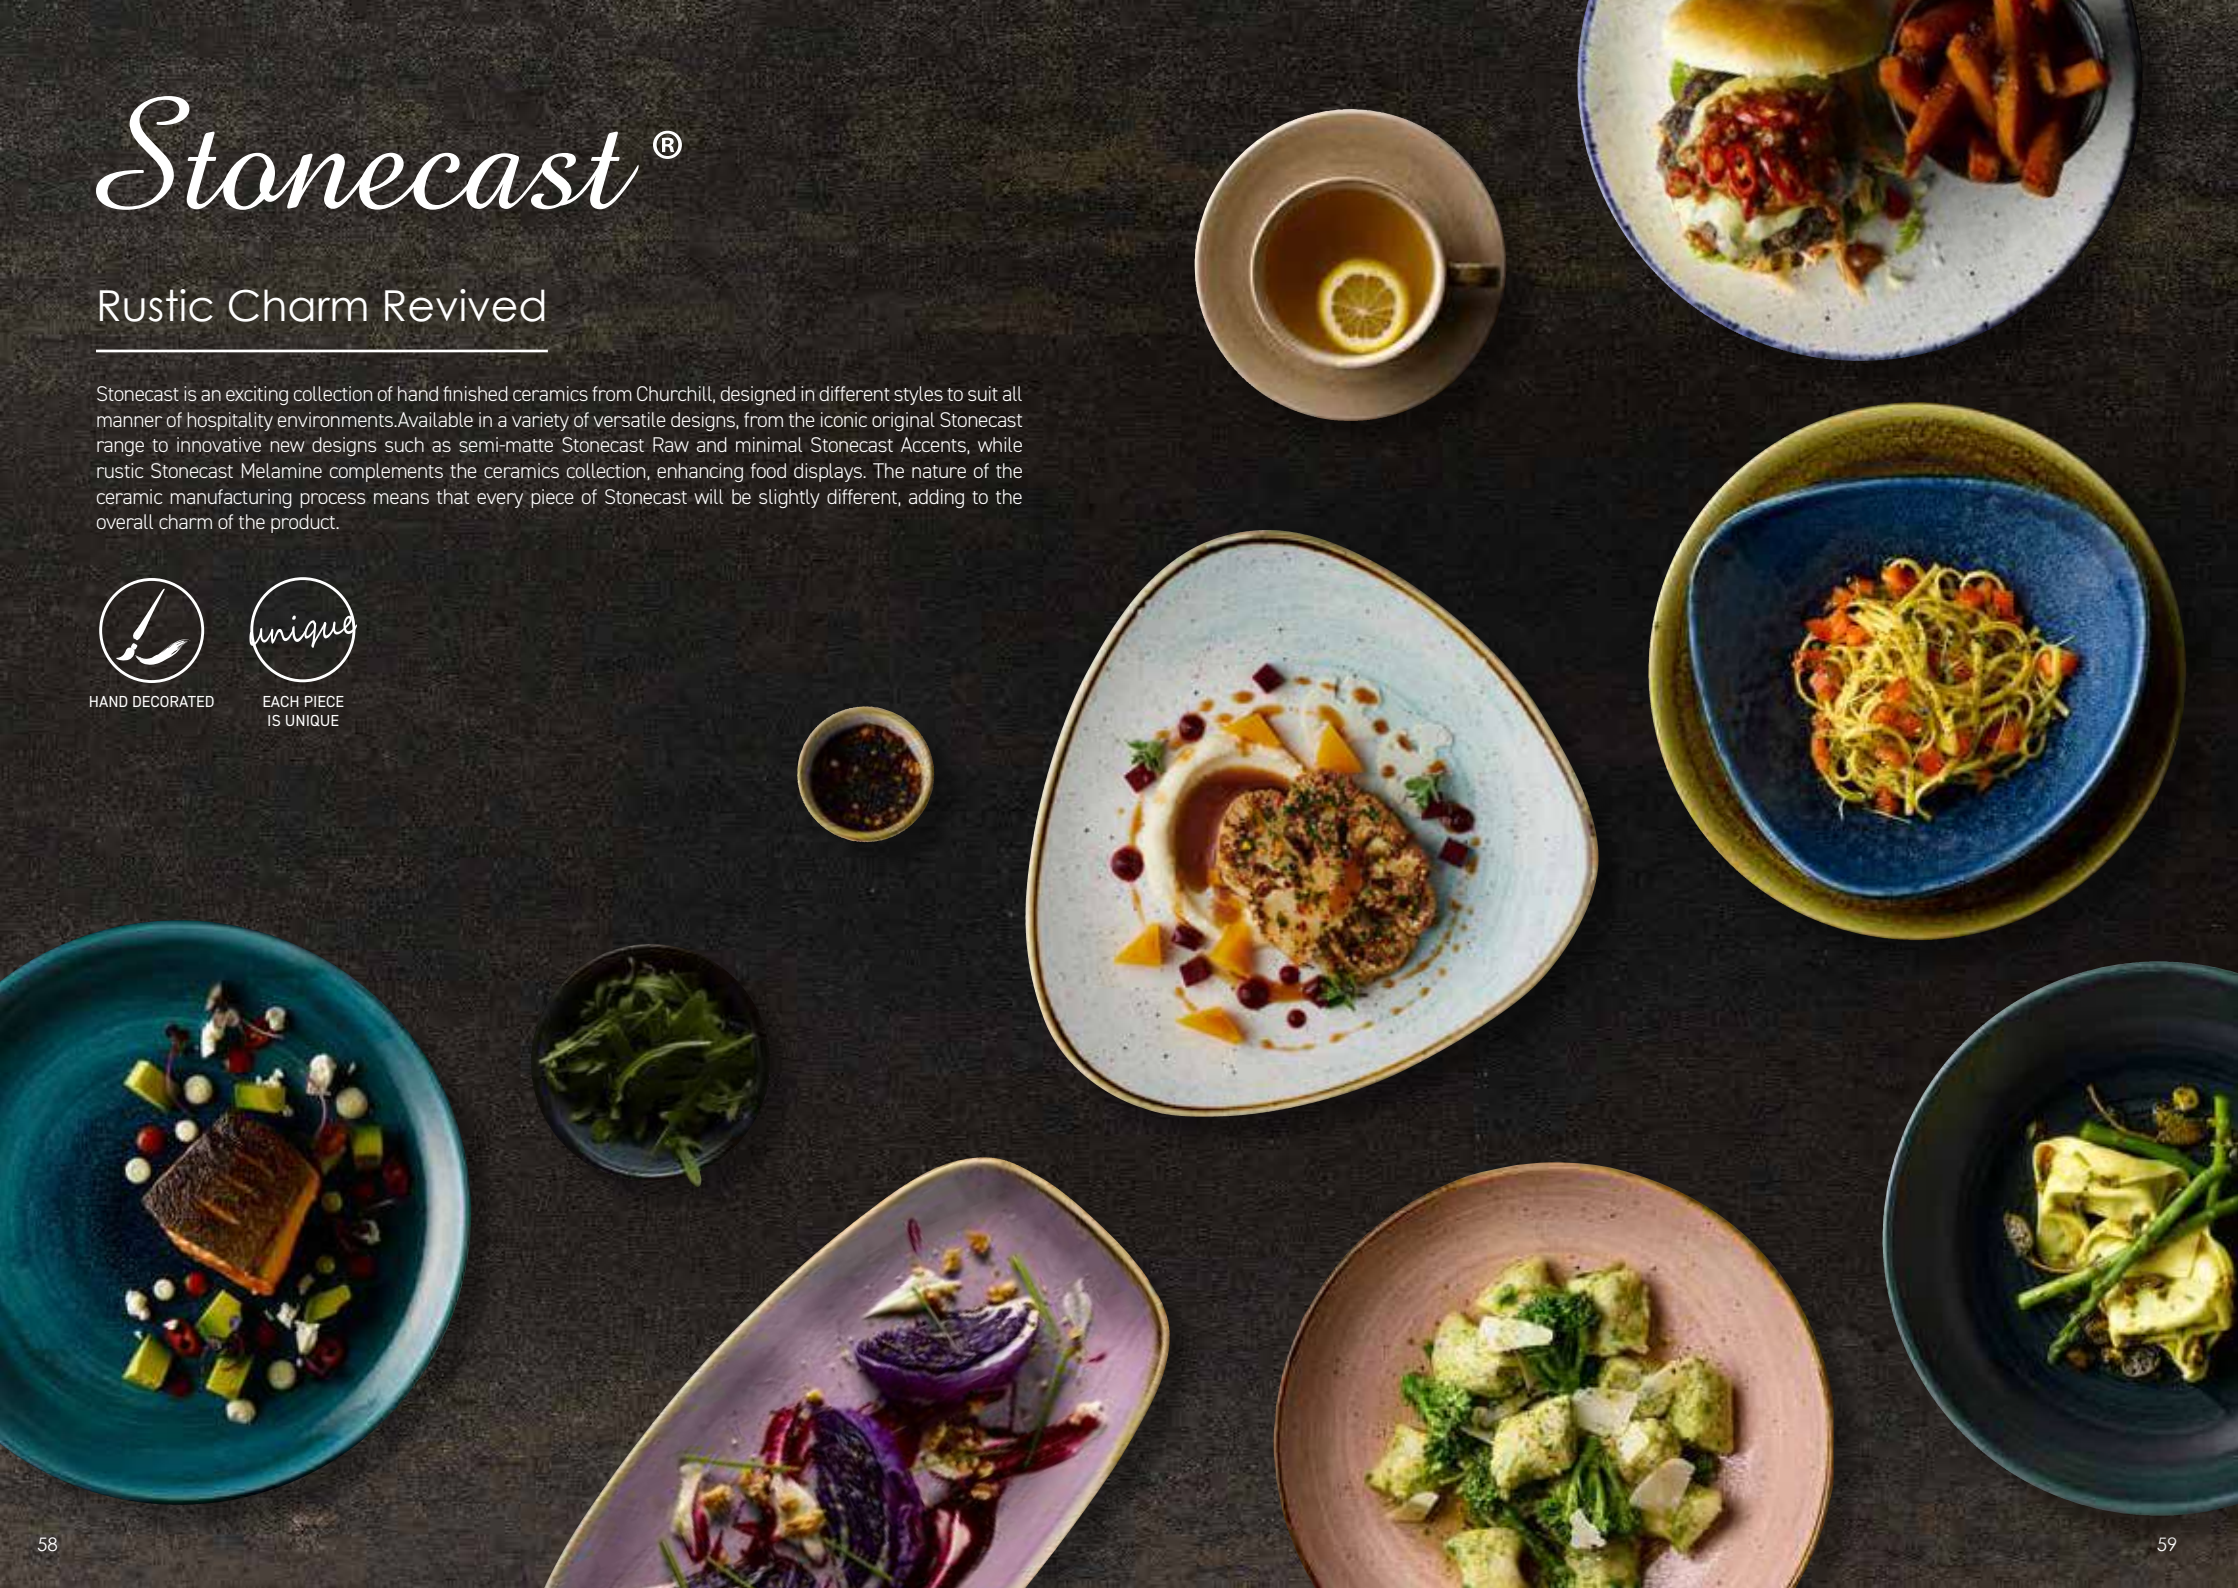

Stonecast®

Rustic Charm Revived

Stonecast is an exciting collection of hand finished ceramics from Churchill, designed in different styles to suit all manner of hospitality environments. Available in a variety of versatile designs, from the iconic original Stonecast range to innovative new designs such as semi-matte Stonecast Raw and minimal Stonecast Accents, while rustic Stonecast Melamine complements the ceramics collection, enhancing food displays. The nature of the ceramic manufacturing process means that every piece of Stonecast will be slightly different, adding to the overall charm of the product.

HAND DECORATED

EACH PIECE
IS UNIQUE