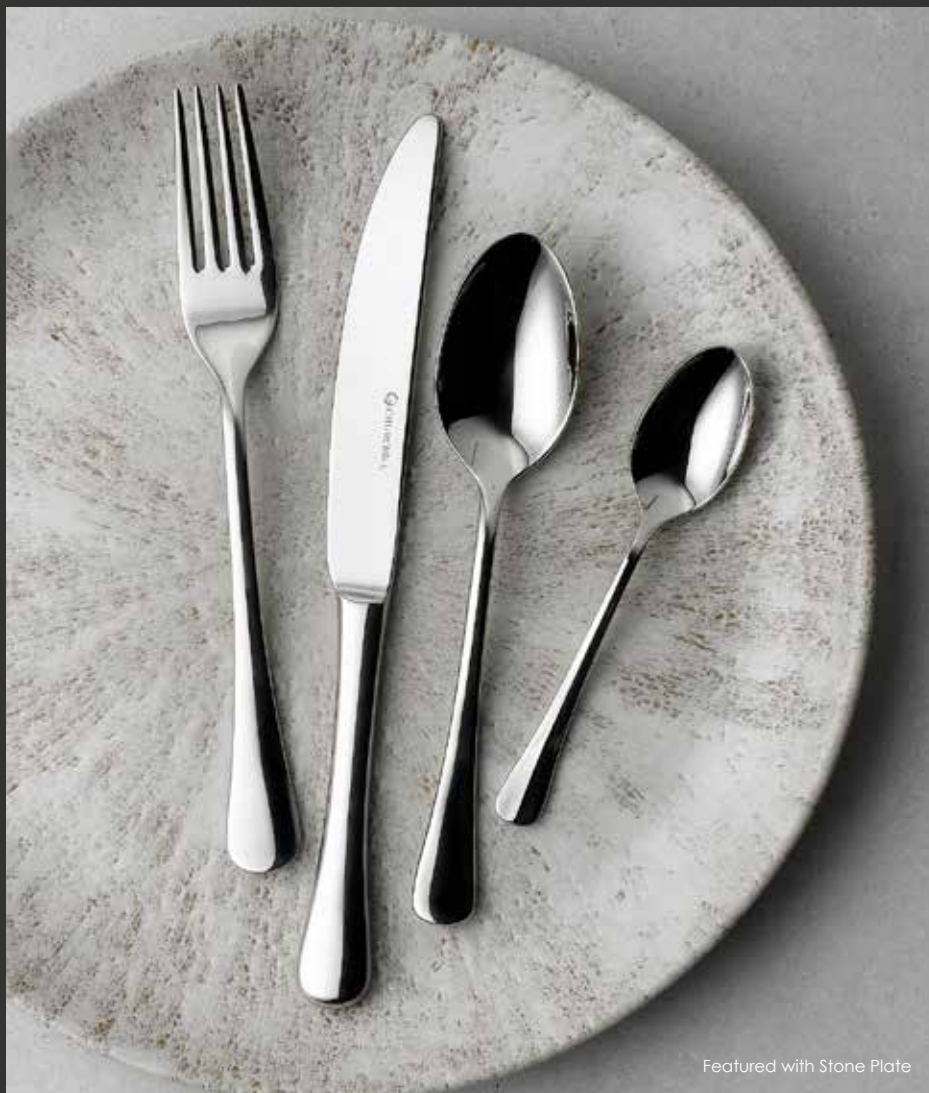

LATTE SPOON
BA LASP1 19cm
2.3mm
CTN QTY 12 €4.17

18/10
Stainless Steel

CHURCHILL

Tanner

Price shown is price per piece.

Soft and simplistic, Tanner cutlery shapes are stylish and ergonomically designed for comfort when holding. The contemporary and versatile design is ideal for both casual or premium dining, enhancing the dining experience and complementing the Churchill ceramics portfolio.