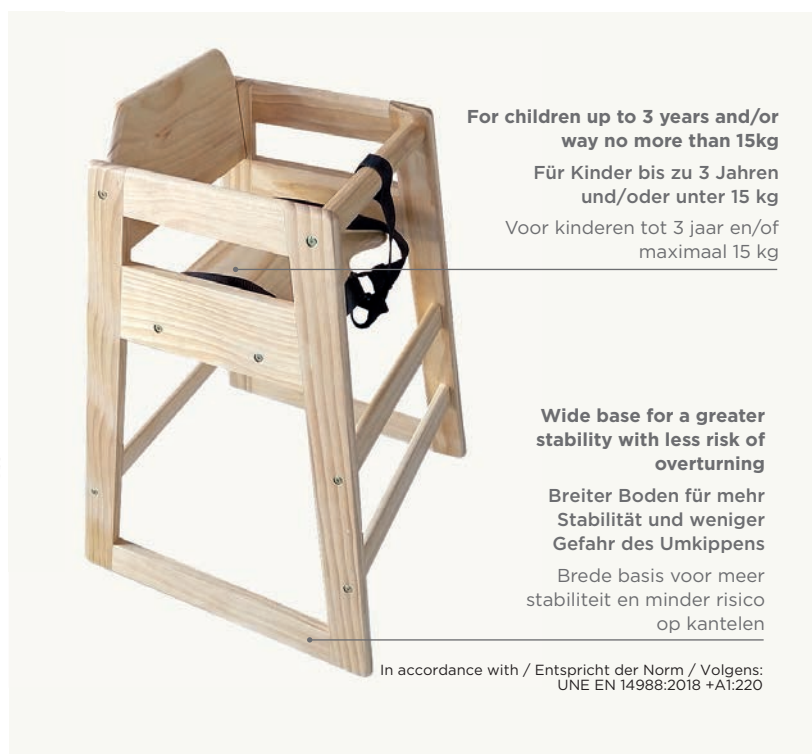

For children up to 3 years and/or
way no more than 15kg

Für Kinder bis zu 3 Jahren
und/oder unter 15 kg

Voor kinderen tot 3 jaar en/of
maximaal 15 kg

**Wide base for a greater
stability with less risk of
overturning**

**Breiter Boden für mehr
Stabilität und weniger
Gefahr des Umkippens**

Brede basis voor meer
stabiliteit en minder risico
op kantelen

In accordance with / Entspricht der Norm / Volgens:
UNE EN 14988:2018 +A1:220

Prices
Preise
Prijs