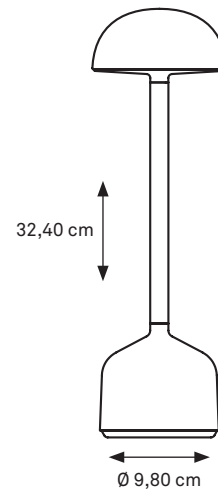

## DEMOISELLE TALL COLLECTION

BOWL

CAP

CYLINDER

BOWL OPAL

CAP OPAL

CYLINDER OPAL

MATERIAL: ALUMINUM  
IP 52 RATED