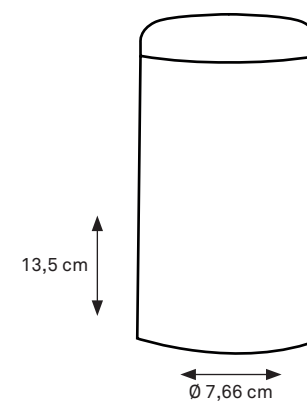

TABLE LIGHTING

MOJO COLLECTION

WARM WHITE 2300 KELVIN
+ 2700 KELVIN
+ RGB INCLUDED

MOJO

CODE: 059

MATERIAL: PC
IP 52 RATED

MOJO includes 3 different
colored clip-on caps