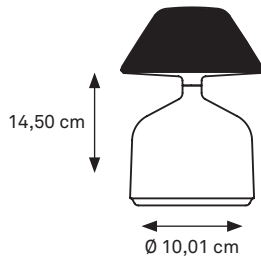

TABLE LIGHTING

DEMOISELLE SMALL COLLECTION

BOWL

CAP

CYLINDER

BOWL OPAL

CAP OPAL

CYLINDER OPAL

MATERIAL: ALUMINUM
IP 52 RATED

WARM WHITE 2300 KELVIN + 2700 KELVIN + RGB INCLUDED