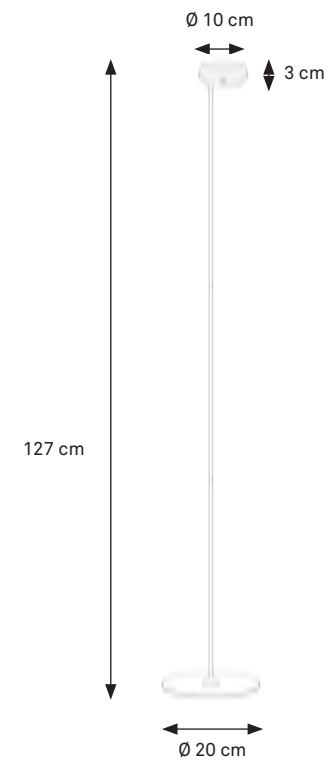

BLACK – SAND
CODE: MIR-417

STANDING LAMP

MIRAI® COLLECTION

MATERIAL: ALUMINUM
IP 52 RATED

WARM WHITE 2300 KELVIN
+ 2700 KELVIN + RGB INCLUDED