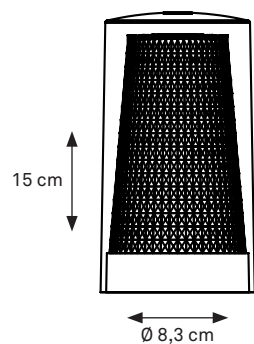

TABLE LIGHTING

DJOBIE COLLECTION

VENETIAN
CODE: 048

VENETIAN GLITTER
CODE: 049