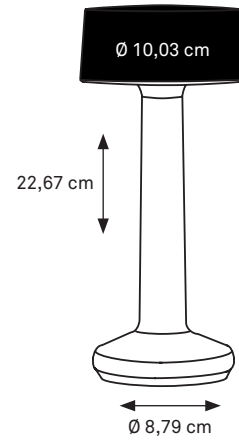

TABLE LIGHTING

MOMENTS COLLECTION

BOWL

CAP

CYLINDER

BOWL OPAL

CAP OPAL

CYLINDER OPAL

MATERIAL: ALUMINUM
IP 52 RATED

WARM WHITE 2700 KELVIN + RGB INCLUDED