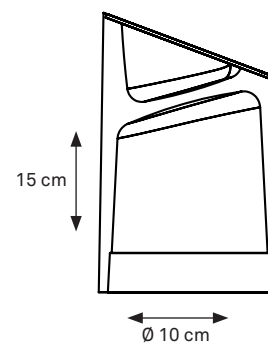

KOSI
CODE: 055