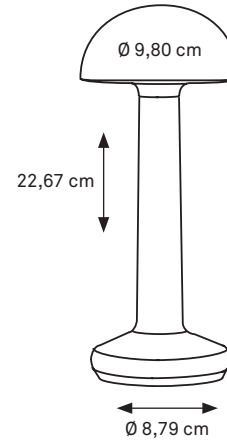

## MOMENTS COLLECTION

BOWL

CAP

CYLINDER

BOWL OPAL

CAP OPAL

CYLINDER OPAL

MATERIAL: ALUMINUM  
IP 52 RATED