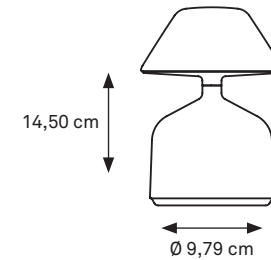

## DEMOISELLE SMALL COLLECTION

BOWL

CAP

CYLINDER

BOWL OPAL

CAP OPAL

CYLINDER OPAL

MATERIAL: ALUMINUM  
IP 52 RATED