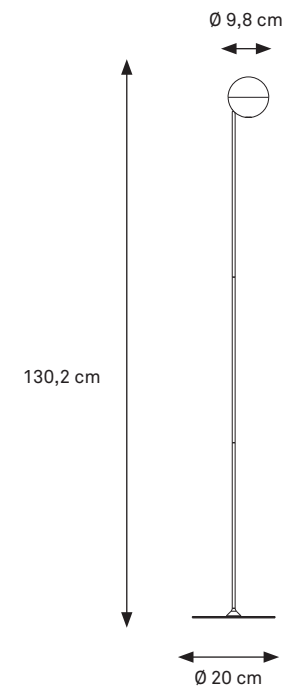

COPPER
CODE: SOL-419

STANDING LAMP

SOLARIS® COLLECTION

MATERIAL: ALUMINUM
IP 52 RATED

WARM WHITE 2300 KELVIN
+ 2700 KELVIN + RGB INCLUDED