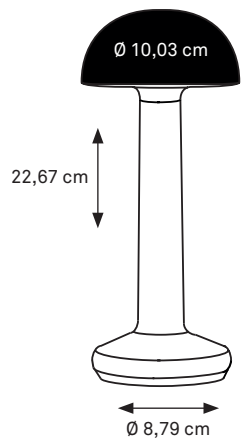

TABLE LIGHTING

MOMENTS COLLECTION

BOWL