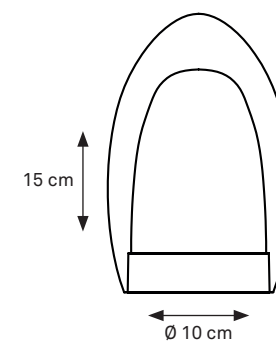

ROM E
CODE: 053

MATERIAL: PMMA + PC
IP 52 RATED

WARM WHITE 2300 KELVIN + 2700 KELVIN + RGB INCLUDED