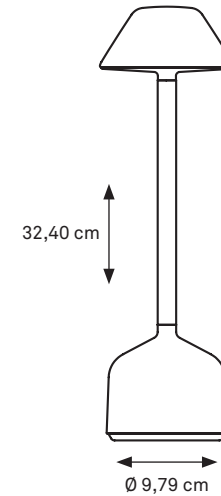

## DEMOISELLE TALL COLLECTION

BOWL

CAP

CYLINDER

BOWL OPAL

CAP OPAL

CYLINDER OPAL

MATERIAL: ALUMINUM  
IP 52 RATED