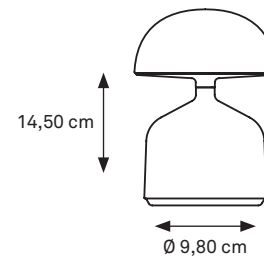

## DEMOISELLE SMALL COLLECTION

BOWL

CAP

CYLINDER

BOWL OPAL

CAP OPAL

CYLINDER OPAL

MATERIAL: ALUMINUM  
IP 52 RATED