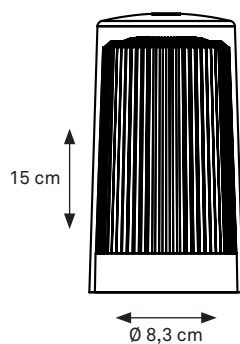

PLIS E
CODE: 050

PLIS E GLITTER
CODE: 051