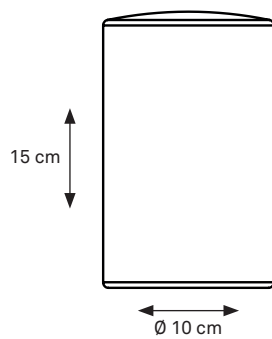

CYLINDRO
CODE: 021