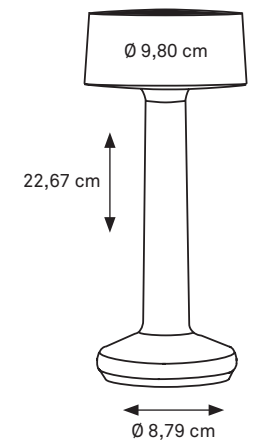

## MOMENTS COLLECTION

BOWL

CAP

CYLINDER

BOWL OPAL

CAP OPAL

CYLINDER OPAL

MATERIAL: ALUMINUM  
IP 52 RATED