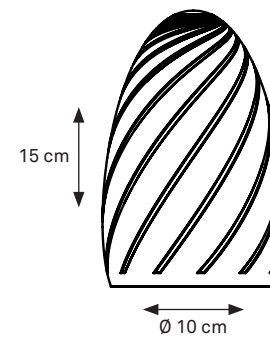

## TEBUR COLLECTION

BULLIT  
CODE: 020

CYLINDRO  
CODE: 021

CUBIC  
CODE: 022

MATROUSHKA  
CODE: 030

GHERKIN  
CODE: 031

SHADOW  
CODE: 032

MATERIAL: PE  
IP 52 RATED