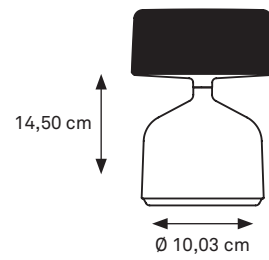

TABLE LIGHTING

DEMOISELLE SMALL COLLECTION

BOWL

CAP

CYLINDER

BOWL OPAL

CAP OPAL

CYLINDER OPAL

MATERIAL: ALUMINUM
IP 52 RATED

WARM WHITE 2300 KELVIN + 2700 KELVIN + RGB INCLUDED