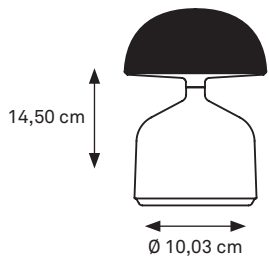

TABLE LIGHTING

DEMOISELLE SMALL COLLECTION

BOWL