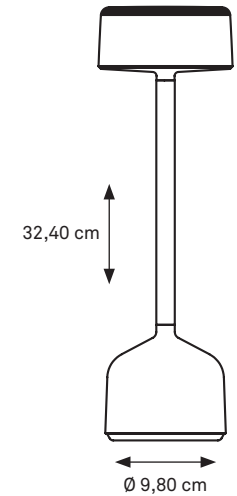

## DEMOISELLE TALL COLLECTION

BOWL

CAP

CYLINDER

BOWL OPAL

CAP OPAL

CYLINDER OPAL

MATERIAL: ALUMINUM  
IP 52 RATED