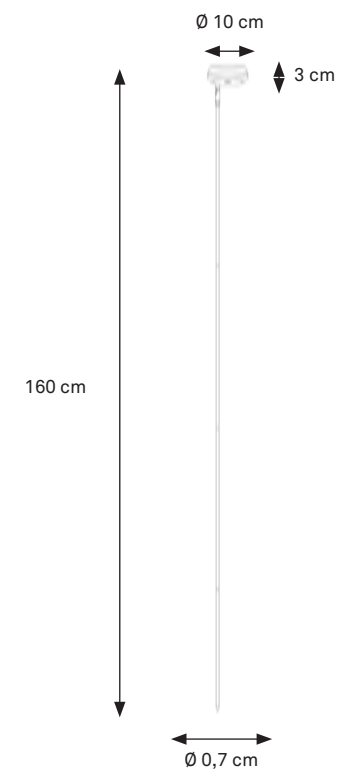

STICKS

MIRAI® COLLECTION

MATERIAL: ALUMINUM
IP 52 RATED

WARM WHITE 2300 KELVIN
+ 2700 KELVIN + RGB INCLUDED