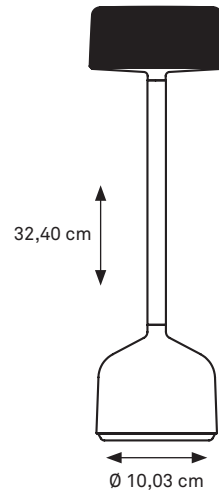

## DEMOISELLE TALL COLLECTION

BOWL

CAP

CYLINDER

BOWL OPAL

CAP OPAL

CYLINDER OPAL

MATERIAL: ALUMINUM  
IP 52 RATED