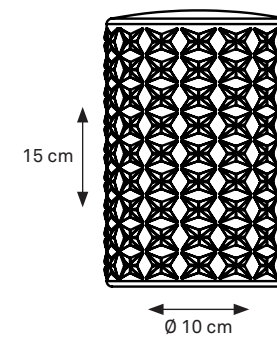

SHADOW
CODE: 032

MATERIAL: PE
IP 52 RATED

WARM WHITE 2300 KELVIN + 2700 KELVIN + RGB INCLUDED