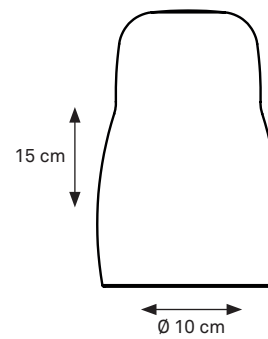

MATROUSHKA
CODE: 030