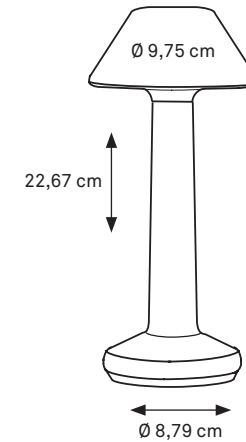

## MOMENTS COLLECTION

BOWL

CAP

CYLINDER

BOWL OPAL

CAP OPAL

CYLINDER OPAL

MATERIAL: ALUMINUM  
IP 52 RATED