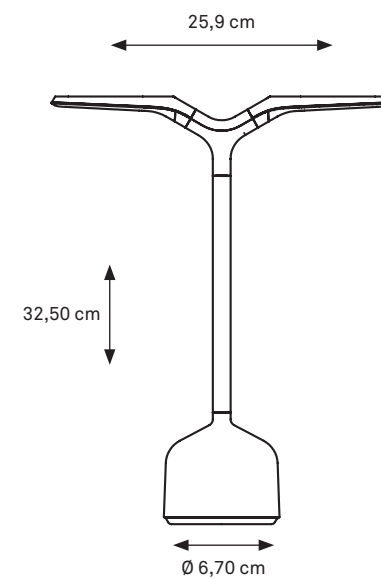

TABLE LIGHTING

GRAND CRU COLLECTION

MATERIAL: ALUMINUM
IP 52 RATED

WARM WHITE 2300 KELVIN
+ 2700 KELVIN
+ RGB INCLUDED