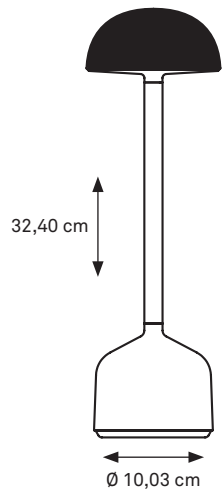

TABLE LIGHTING

DEMOISELLE TALL COLLECTION

BOWL