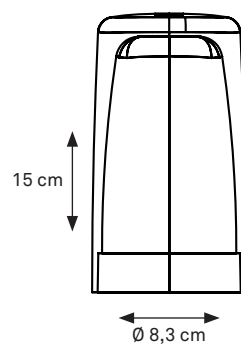

NOBI
CODE: 052