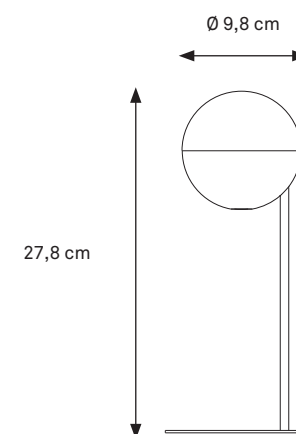

TABLE LAMP

SOLARIS® COLLECTION

MATERIAL: ALUMINUM
IP 52 RATED

WARM WHITE 2300 KELVIN
+ 2700 KELVIN + RGB INCLUDED