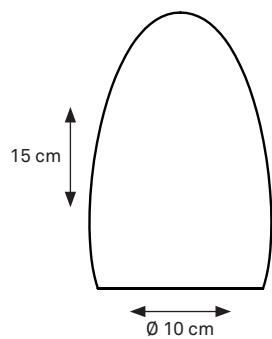

TABLE LIGHTING

TEBUR COLLECTION

BULLIT
CODE: 020