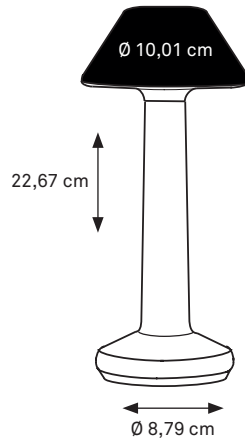

TABLE LIGHTING

MOMENTS COLLECTION

BOWL

CAP

CYLINDER

BOWL OPAL

CAP OPAL

CYLINDER OPAL

MATERIAL: ALUMINUM
IP 52 RATED

WARM WHITE 2700 KELVIN + RGB INCLUDED