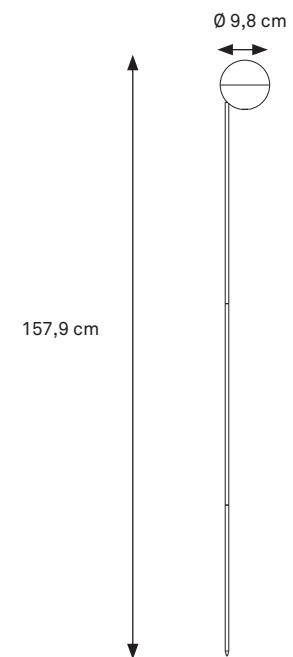

COPPER
CODE: SOL-006

STICKS

SOLARIS® COLLECTION

MATERIAL: ALUMINUM
IP 52 RATED

WARM WHITE 2300 KELVIN
+ 2700 KELVIN + RGB INCLUDED