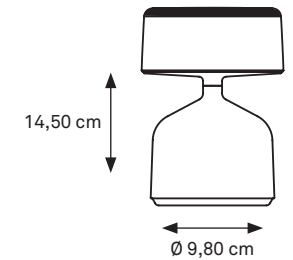

## DEMOISELLE SMALL COLLECTION

BOWL

CAP

CYLINDER

BOWL OPAL

CAP OPAL

CYLINDER OPAL

MATERIAL: ALUMINUM  
IP 52 RATED