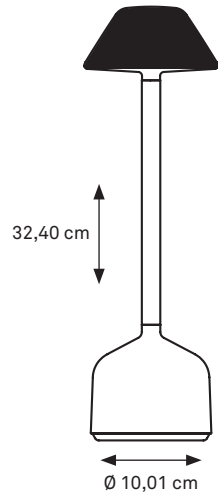

TABLE LIGHTING

DEMOISELLE TALL COLLECTION

BOWL

CAP

CYLINDER

BOWL OPAL

CAP OPAL

CYLINDER OPAL

MATERIAL: ALUMINUM
IP 52 RATED

WARM WHITE 2300 KELVIN + 2700 KELVIN + RGB INCLUDED