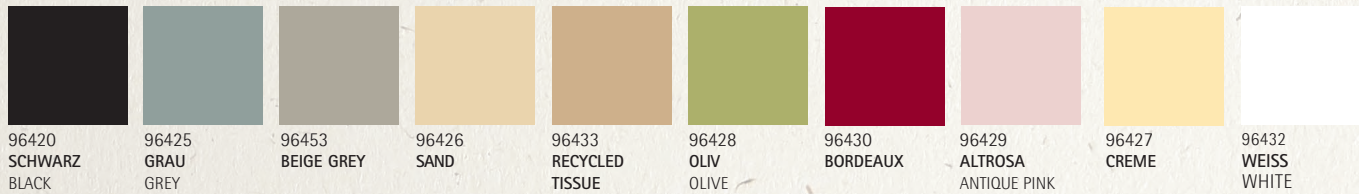

9.2 MINI-COCKTAIL SERVIETTEN/NAPKINS

20 x 20 cm, 1/4-Falz/fold

Softpoint
BIOdegradable