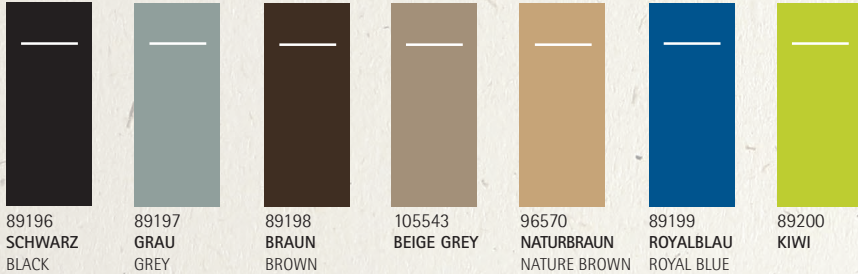

2.2 POCKET-NAPKINS® „PUB“ *Linclass*®

PROFESSIONAL

40 x 33 cm, 1/8-Falz/fold