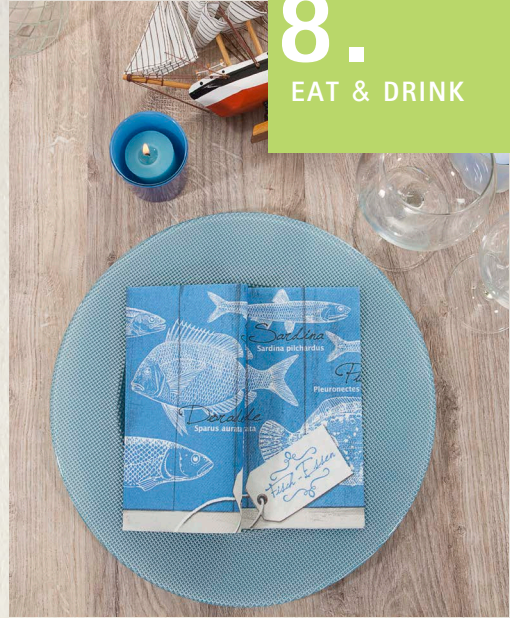

GRÜNKOHL

Linclass
PREMIUM
SERVIETTE/NAPKIN
40 x 40 cm, 1/4 Falz/fold

88430

oliv/olive

beige grey

BULIZ (PILZE)

Linclass
PREMIUM
SERVIETTE/NAPKIN
40 x 40 cm, 1/4 Falz/fold

88431

apfelgrün/apple-green

pebble stone

braun/brown

Tissue
SERVIETTEN/NAPKINS
40 x 40 cm, 1/4 Falz/fold

88906

33 x 33 cm, 1/4 Falz/fold

88820

GÄNSE-ESSEN

Linclass
PREMIUM
SERVIETTE/NAPKIN
40 x 40 cm, 1/4 Falz/fold

88429

bordeaux

beige grey

braun/brown

Softpoint
SERVIETTE/NAPKIN
40 x 40 cm, 1/4 Falz/fold

106885

Tissue
SERVIETTE/NAPKIN
40 x 40 cm, 1/4 Falz/fold

105229

FISCH-ESSEN

Linclass
PREMIUM
SERVIETTE/NAPKIN
40 x 40 cm, 1/4 Falz/fold

88426

royalblau/royal blue

perlgrau/pearl grey

grau/grey

Tissue
SERVIETTE/NAPKIN
40 x 40 cm, 1/4 Falz/fold

88905