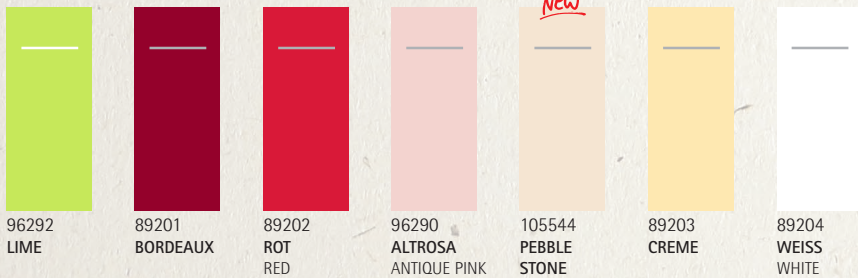

2.2 POCKET-NAPKINS® „PUB“ *Linclass*®

PROFESSIONAL

40 x 33 cm, 1/8-Falz/fold