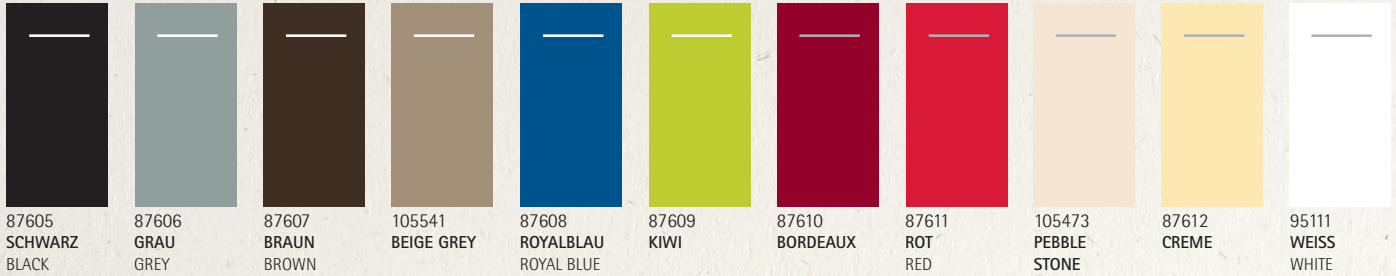

2.1 POCKET-NAPKINS® *Linclass*®

PROFESSIONAL

40 x 40 cm, 1/8-Falz/fold