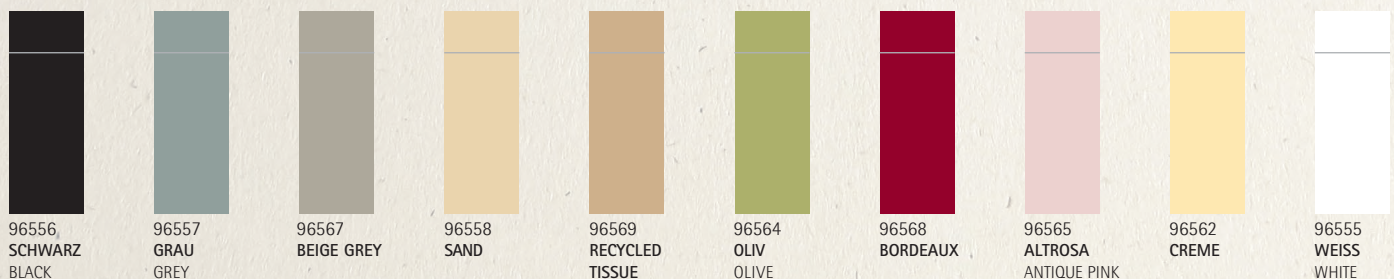

9.4 POCKET-FOLD-NAPKINS „PUB“

40 x 33 cm, 1/8-Falz/fold

Softpoint
BIOdegradable