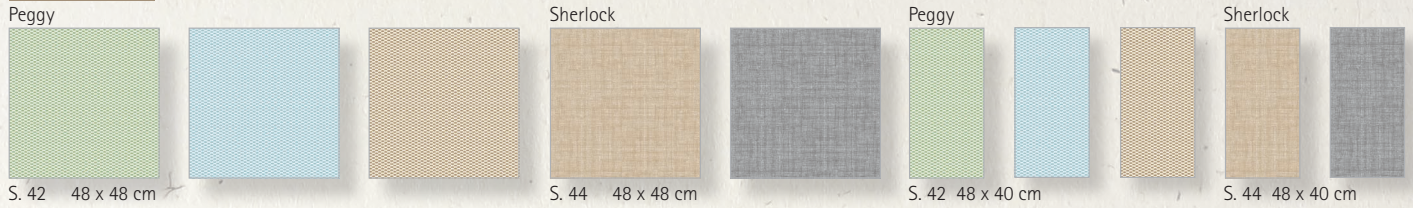

48 x 48 cm + 48 x 40 cm SERVIETTEN/NAPKINS *Spanlin®-Bio*

STRUCTURE