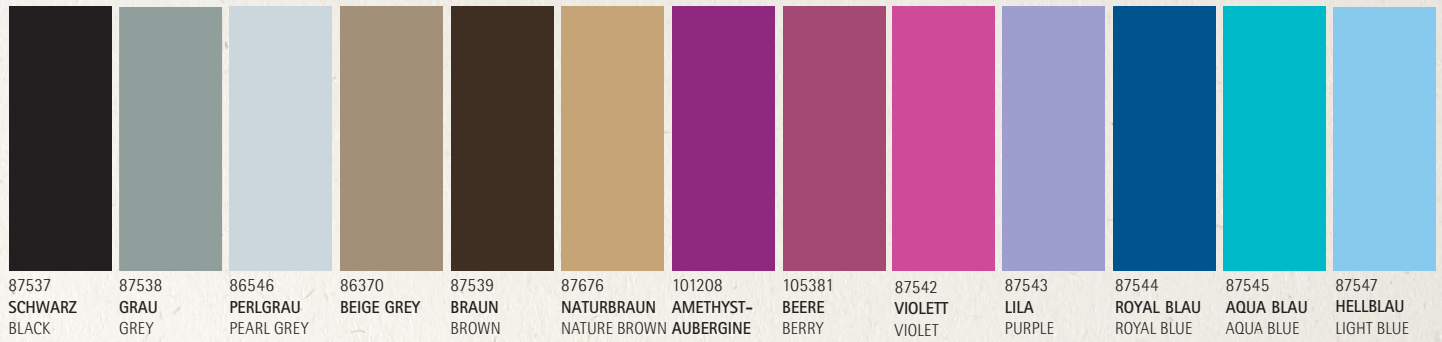

4.3 TISCHDECKEN/TABLE CLOTHS

Linclass
PREMIUM

80 x 80 cm