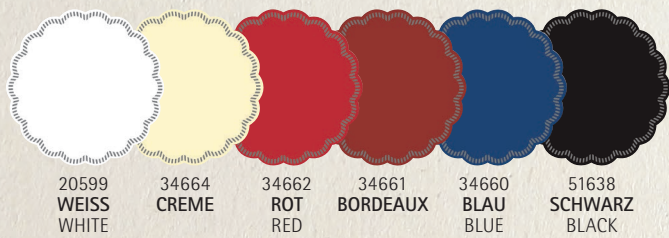

UNI ø 90 mm, Tissue

UNI ø 90 mm, Tissue

UNI 95 x 95 mm, Tissue