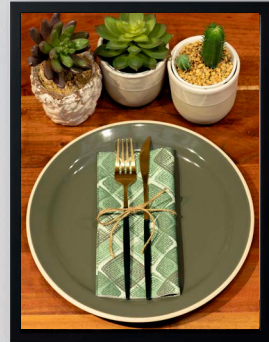

NEW LOGAN

Linclass
PREMIUM
SERVIETTE/NAPKIN
40 x 40 cm, 1/4 Falz/fold

eukalyptus/eucalyptus

dunkelgrün/dark green

Tissue
SERVIETTE/NAPKIN
40 x 40 cm, 1/4 Falz/fold

schwarz/black

Linclass
PREMIUM
TISCHLÄUFER
TABLE RUNNER
40 cm x 24 m

Linclass
PREMIUM
TISCHDECKE/TABLE CLOTH
80 x 80 cm