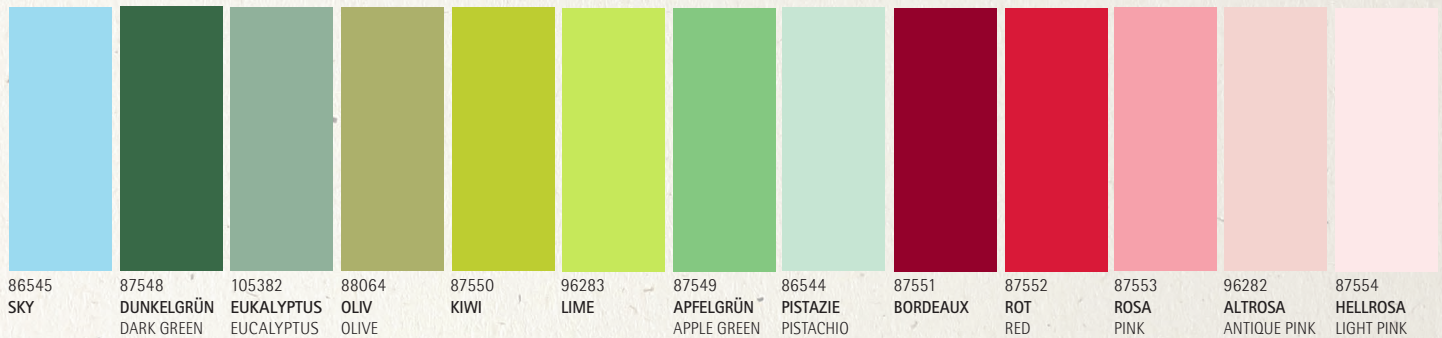

4.3 TISCHDECKEN/TABLE CLOTHS

Linclass
PREMIUM

80 x 80 cm