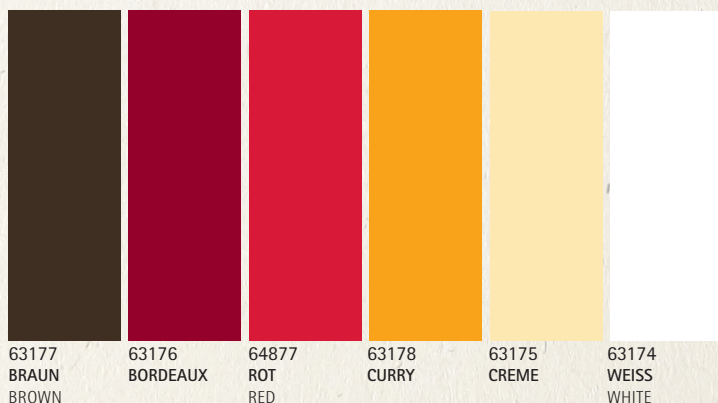

4.4 TISCHDECKEN/TABLE CLOTHS

100 x 100 cm