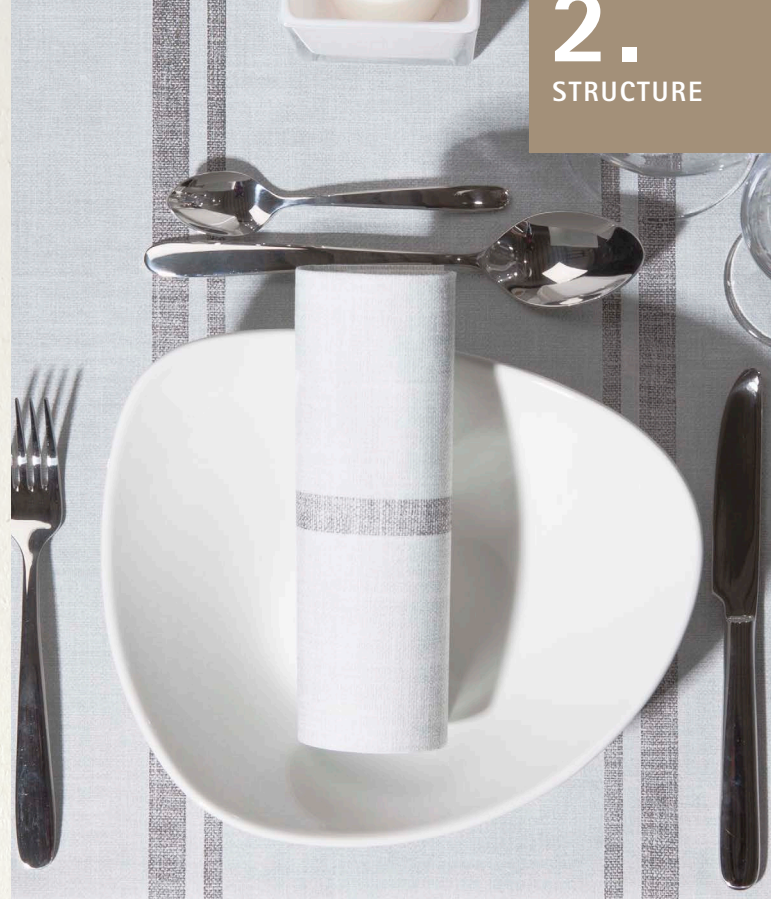

2. STRUCTURE