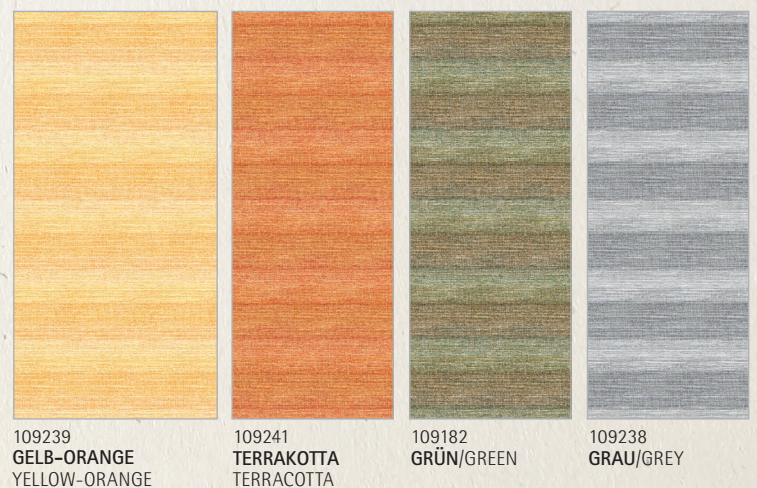

Linclass
PREMIUM
TISCHDECKEN/TABLE CLOTHS
80 x 80 cm