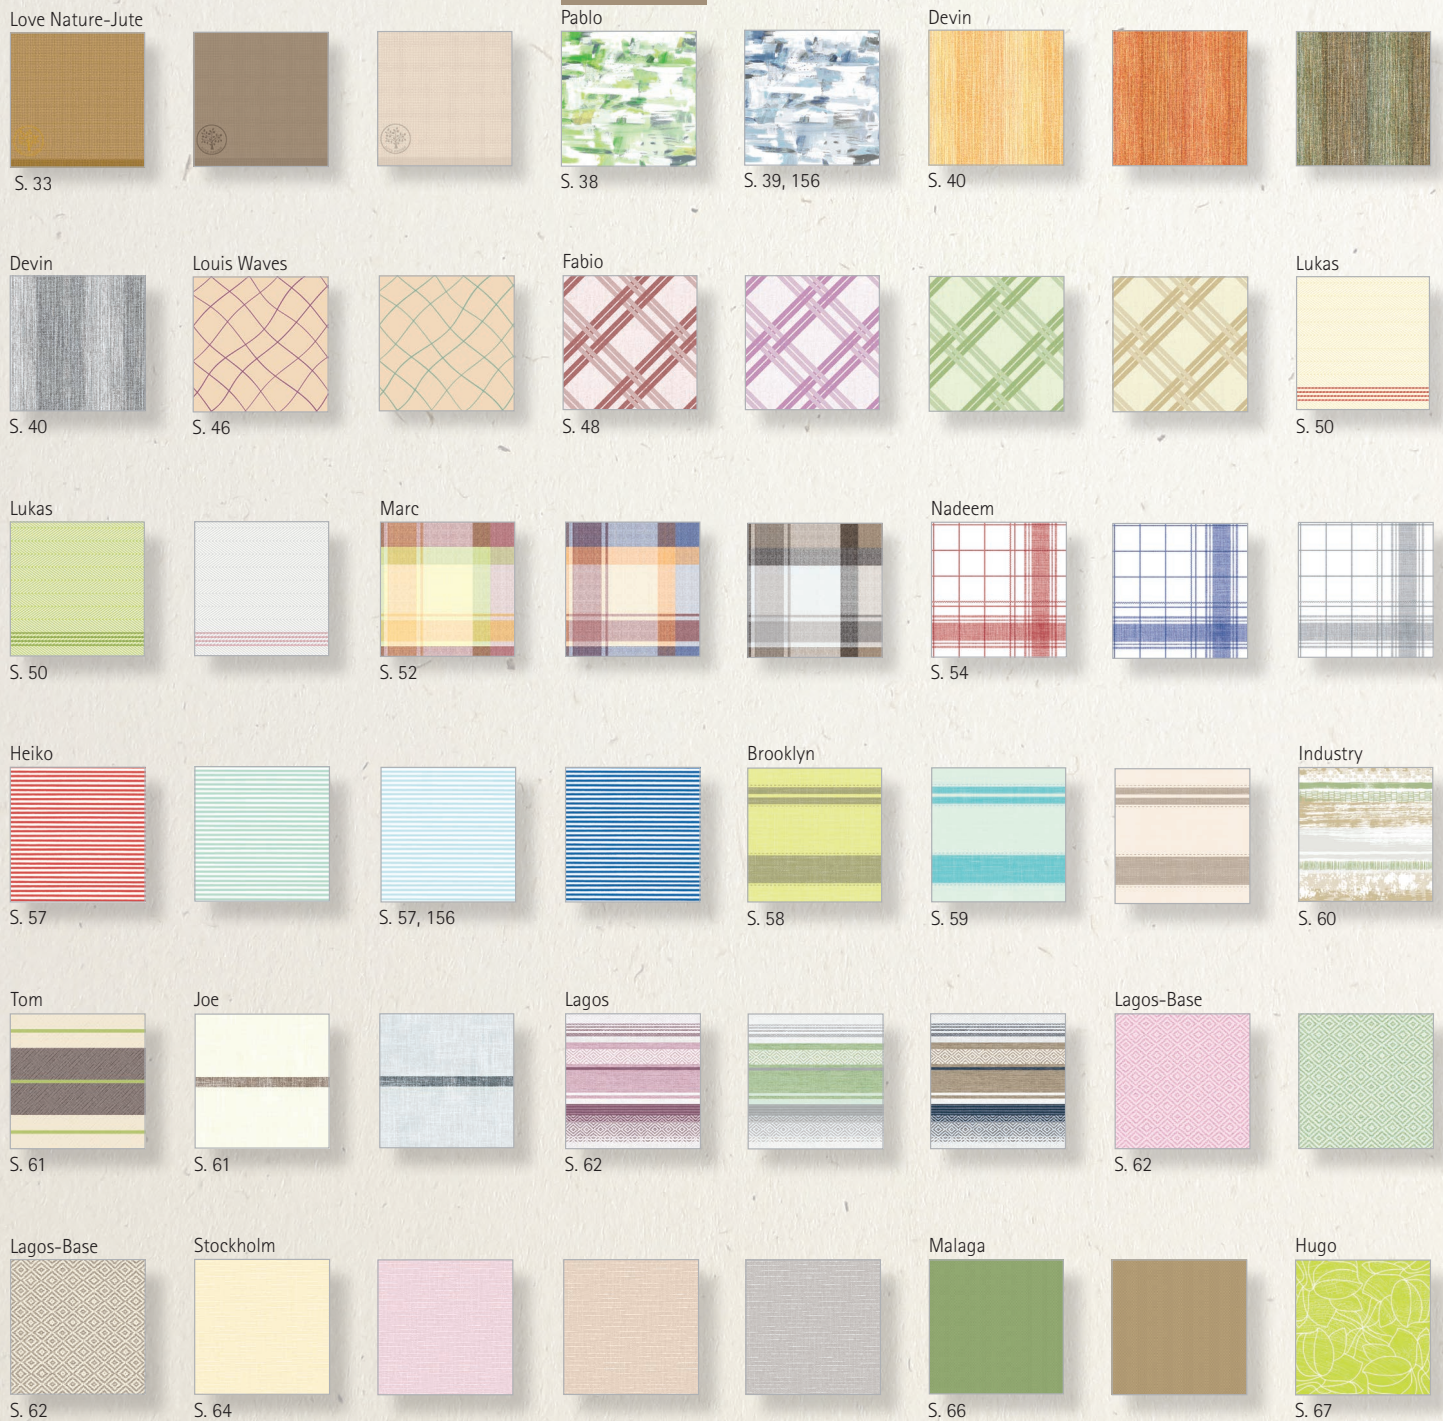

40 x 40 cm SERVIETTEN/NAPKINS

Linclass
PREMIUM

NATURE

STRUCTURE